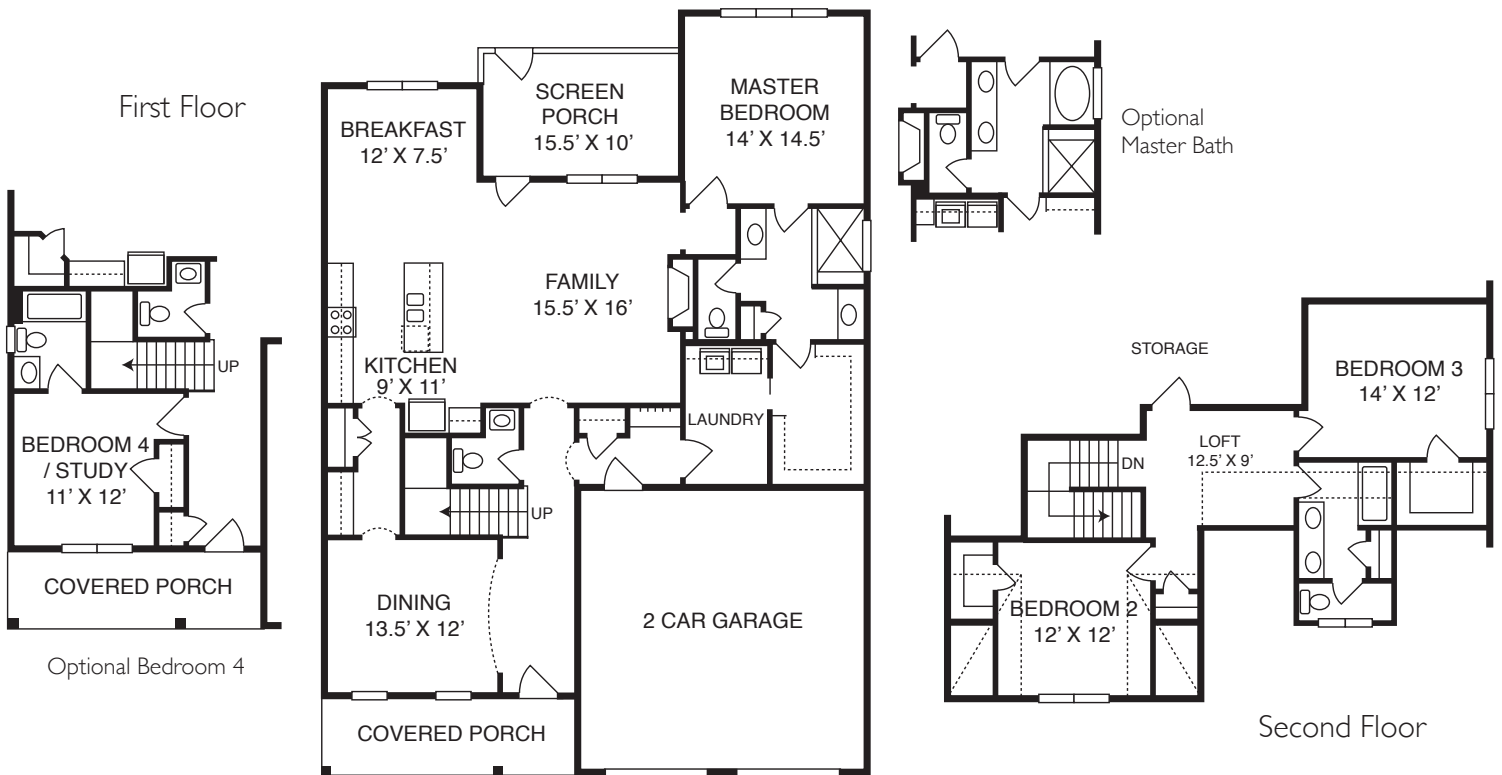

# THE AVERY - MASSENGILL DESIGN-BUILD

Elevation A ~2358 sq.ft.

Illustration and floorplans are for discussion purposes only and are not part of a legal contract. Room dimensions and square footage are approximate. Prices subject to change without notice. © Massengill Design-Build 5-15-18

# THE AVERY - MASSENGILL DESIGN-BUILD

Elevation B ~2358 sq.ft.

Elevation C ~2358 sq.ft.

Illustration and floorplans are for discussion purposes only and are not part of a legal contract. Room dimensions and square footage are approximate. Prices subject to change without notice. © Massengill Design-Build 5-15-18